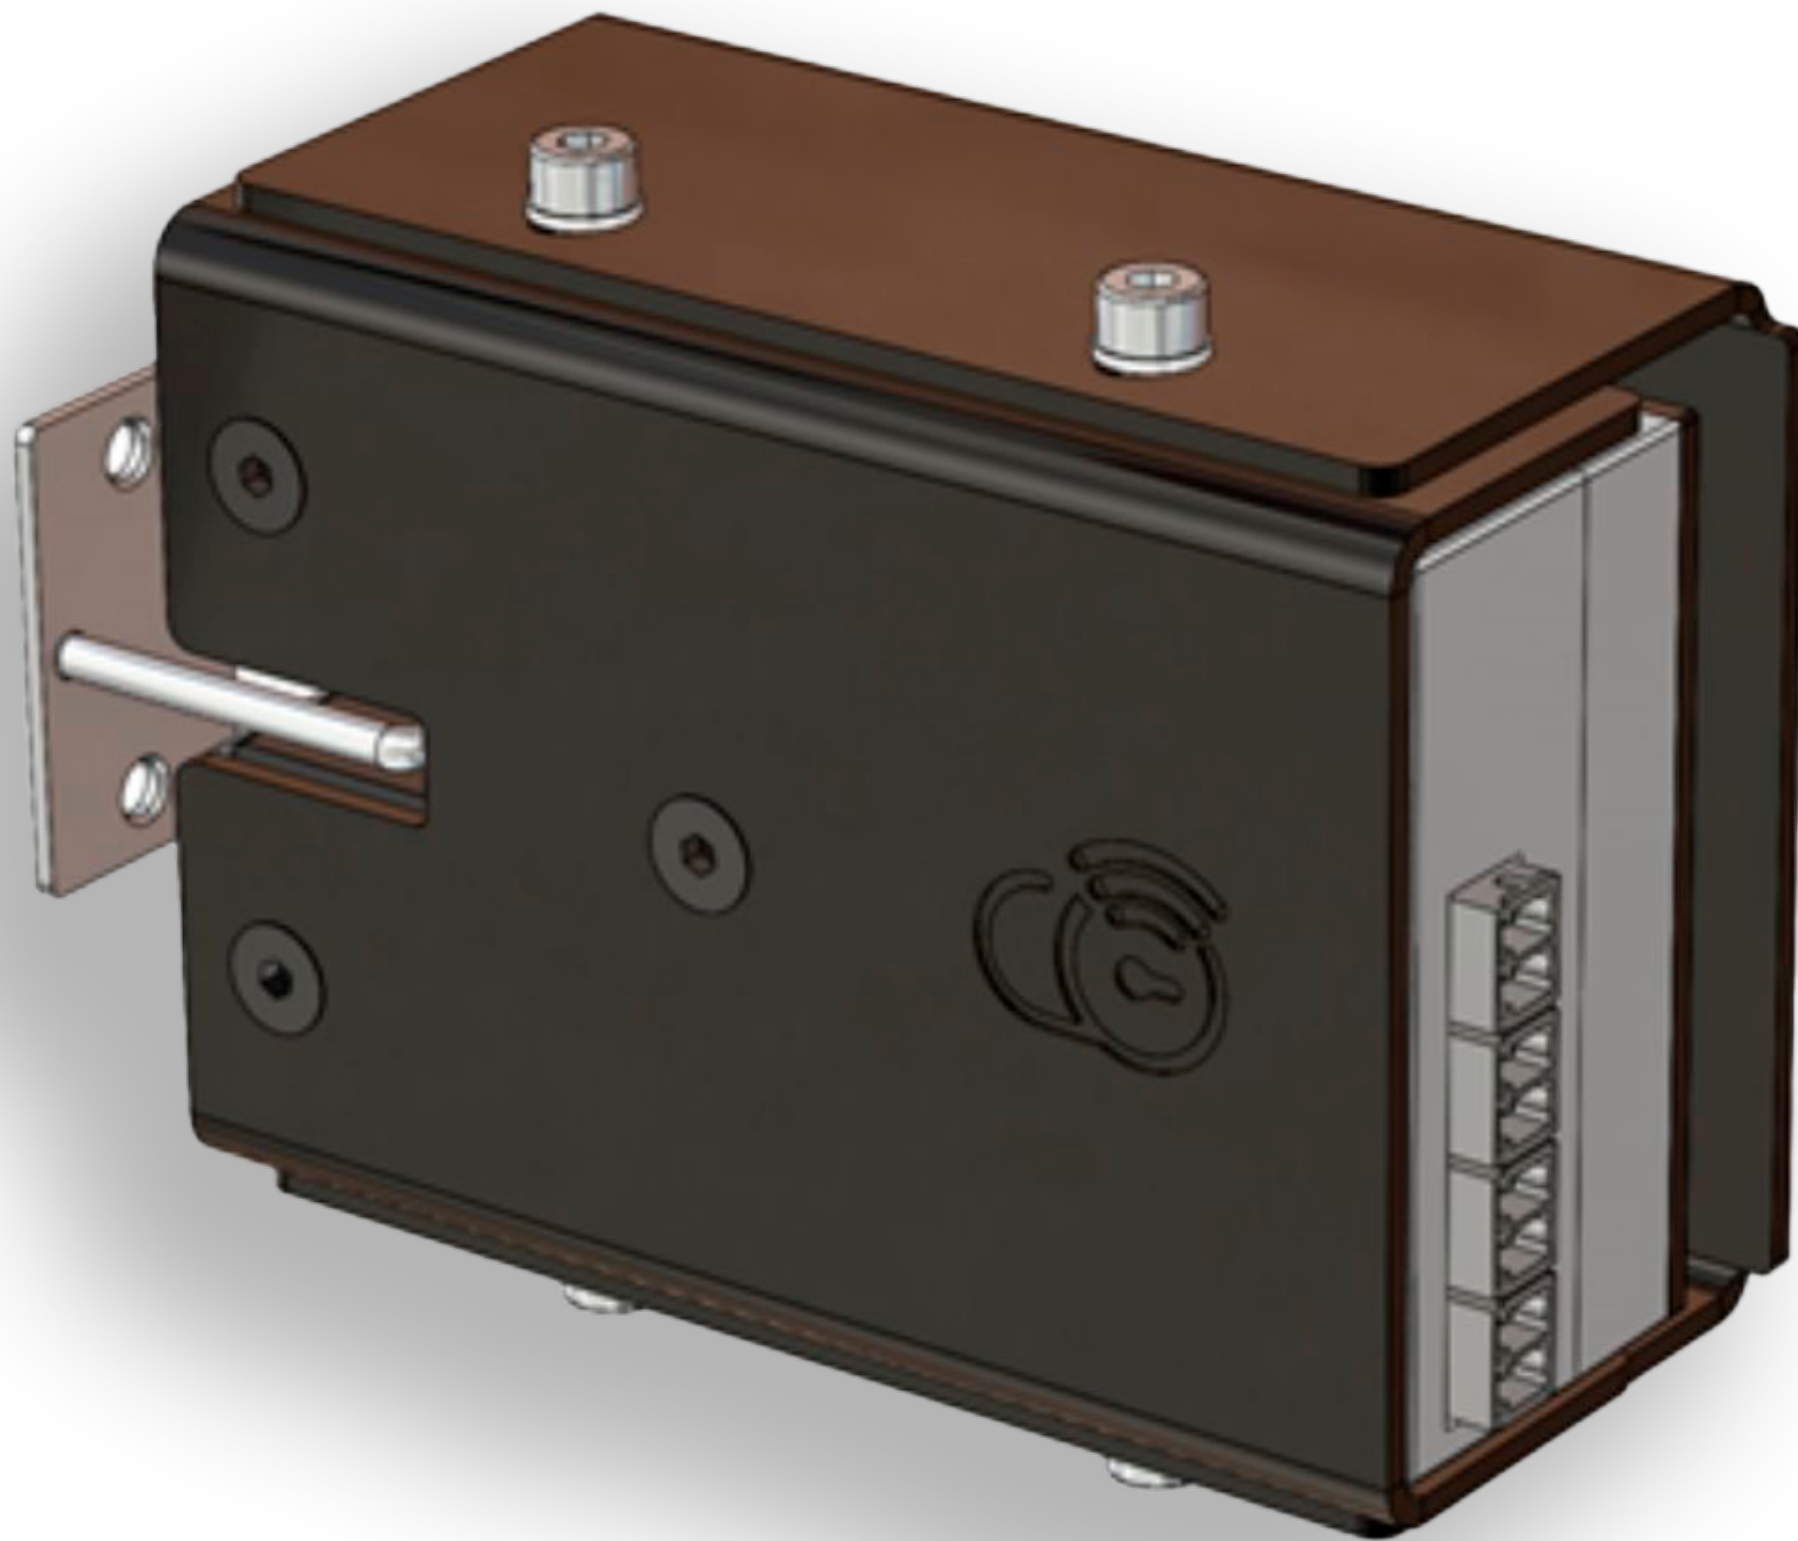

**wBox**  
WATCHMAN DOOR

*Open your mind, open new doors*

# wBox

**LOCK FOR VENDING MACHINES  
AND CABINETS**

**WATCHMAN  
DOOR**

*Open your mind, open new doors*

With the wBox smart lock you can open the machine, through the App, and from the Cloud you can manage access, check the history of operations, filter information, etc.

wBox lock features:

- ✓ Vibration sensor
- ✓ Allows remote opening by acquiring the GPRS module or using a cabinet's own system
- ✓ The cabinet's own power supply (24 v)
- ✓ Additional input to supply power with an external battery
- ✓ It has space for AAA batteries to be energy independent
- ✓ Location buzzer